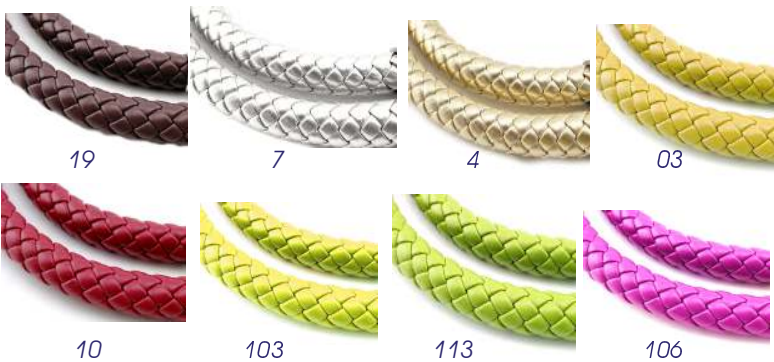

4

1000/2 - 44 40cm

19

7

4

03

10

103

113

106